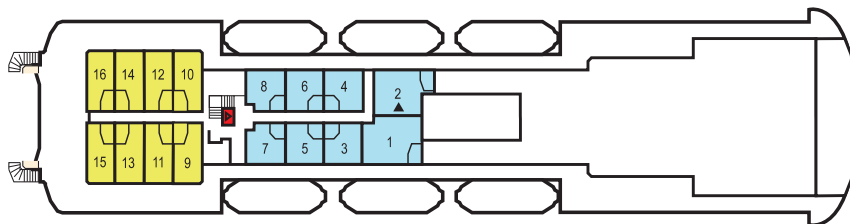

M/S Arion

- Lift
- Single bed
- ♥ Double bed
- Two Pullman berths
- ▲ One Pullman berth

Navigators

Promenade

Upper

Main

Ocean

Cat.	Accommodation	Description	Deck
1	Inside cabin	2 lower beds, shower	Ocean, Main & Upper
2	Outside cabin	2 lower beds, shower, porthole	Ocean
3	Outside cabin	2 lower beds, shower, porthole	Main
4	Outside cabin	2 lower beds, shower, window	Upper
5	Outside cabin	2 lower beds, shower, window	Promenade, Navigator
6	Outside cabin	2 lower beds, shower, window	Navigator