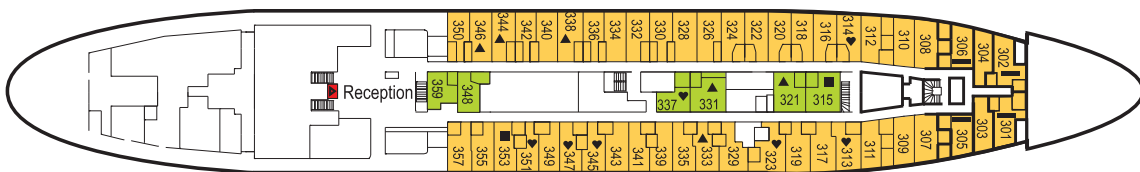

M/S Arion

- Lift
- Single bed
- ♥ Double bed
- Two Pullman berths
- ▲ One Pullman berth

Navigators

Promenade

Upper

Main

Ocean

Cat.	Accommodation	Description	Deck
1	Inside cabin	2 lower beds, shower	Ocean, Main & Upper
2	Outside cabin	2 lower beds, shower, porthole	Ocean
3	Outside cabin	2 lower beds, shower, porthole	Main
4	Outside cabin	2 lower beds, shower, window	Upper
5	Outside cabin	2 lower beds, shower, window	Promenade, Navigator
6	Outside cabin	2 lower beds, shower, window	Navigator