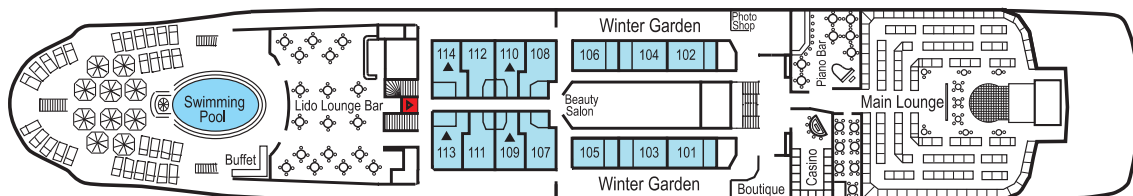

M/S Arion

- Lift
- Single bed
- ♥ Double bed
- Two Pullman berths
- ▲ One Pullman berth

Navigators

Promenade

Upper

Main

Ocean

Cat.	Accommodation	Description	Deck
1	Inside cabin	2 lower beds, shower	Ocean, Main & Upper
2	Outside cabin	2 lower beds, shower, porthole	Ocean
3	Outside cabin	2 lower beds, shower, porthole	Main
4	Outside cabin	2 lower beds, shower, window	Upper
5	Outside cabin	2 lower beds, shower, window	Promenade, Navigator
6	Outside cabin	2 lower beds, shower, window	Navigator