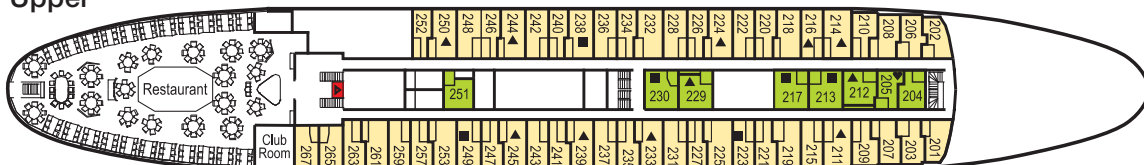

M/S Arion

- Lift
- Single bed
- ♥ Double bed
- Two Pullman berths
- ▲ One Pullman berth

Navigators

Promenade

Upper

Main

Ocean

Cat.	Accommodation	Description	Deck
1	Inside cabin	2 lower beds, shower	Ocean, Main & Upper
2	Outside cabin	2 lower beds, shower, porthole	Ocean
3	Outside cabin	2 lower beds, shower, porthole	Main
4	Outside cabin	2 lower beds, shower, window	Upper
5	Outside cabin	2 lower beds, shower, window	Promenade, Navigator
6	Outside cabin	2 lower beds, shower, window	Navigator