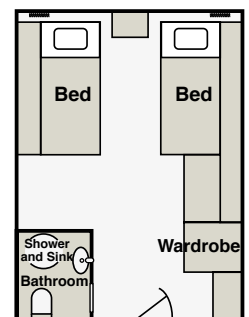

Deck plan

M/S Shevchenko

M/S Shevchenko

Restaurant

Bar

Twin Cabin

Built 1991, refurbished 2004, 5 decks, 260 guests.

140 cabins including 10 suites. All cabins are outside with A/C, private bathroom and shower, fridge, picture windows [except main and lower decks – portholes]. On board facilities: 3 walk round open-air promenade decks, 2 restaurants, 2 bars, reading lounge, sun deck, hairdresser's salon, sauna with small swimming pool, solarium, souvenir shop, first aid station.

■ Suite
 ■ Single cabin
 ■ Twin cabin
 ■ Quad cabin

Standard Cabin (approx.) 9 m²