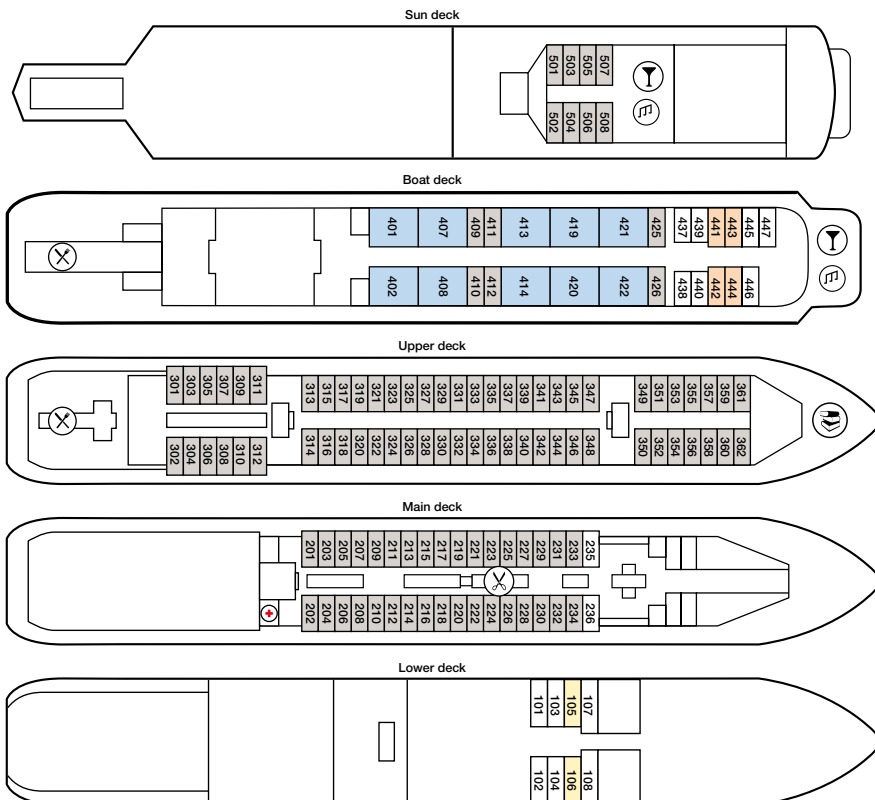

Deck plan

M/S Shevchenko

M/S Shevchenko

Restaurant

Bar

Twin Cabin

Built 1991, refurbished 2004, 5 decks, 260 guests.

140 cabins including 10 suites. All cabins are outside with A/C, private bathroom and shower, fridge, picture windows [except main and lower decks – portholes]. On board facilities: 3 walk round open-air promenade decks, 2 restaurants, 2 bars, reading lounge, sun deck, hairdresser's salon, sauna with small swimming pool, solarium, souvenir shop, first aid station.

■ Suite
 ■ Single cabin
 ■ Twin cabin
 ■ Quad cabin

Standard Cabin (approx.) 9 m²