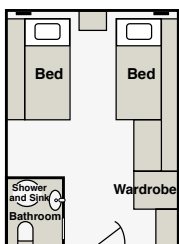

Standard Cabin (approx.) 9 m²