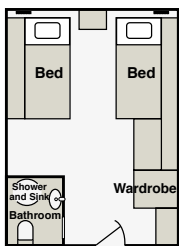

Standard Cabin (approx.) 9 m²