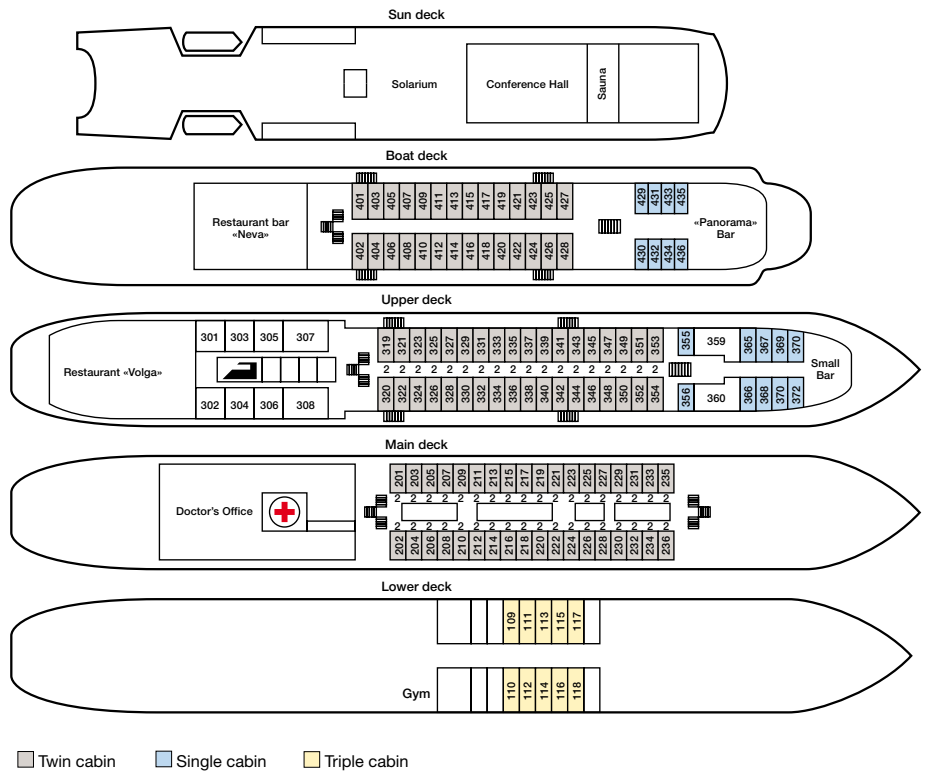

### M/S Chernyshevsky

136 cabins. All cabins are outside with A/C, private bathroom and shower, picture windows [except lower deck – portholes]. On board facilities: 3 walk round open-air promenade decks, 2 restaurants, 2 bars, sun deck, souvenir shop, laundry services, first aid station, ironing room.

Restaurant

Standard Cabin (approx.) 9 m<sup>2</sup>

Built 1981, refurbished 2007, 5 decks, 255 guests

### M/S Russ

146 cabins. All cabins are outside with A/C, private bathroom and shower, picture windows [except lower deck – portholes]. On board facilities: 3 walk round open-air promenade decks, 2 restaurants, 2 bars sun deck, souvenir shop, laundry services, first aid station, ironing room.