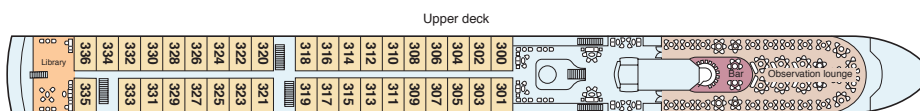

# Ships, deck plans & staterooms

Viking Sun, Viking Helvetia

Viking Sun

Dining room

Cat. A, B, C and D

*Cruise in comfort with the best ships on the Rhine.*

Built 2005/2006, 3 decks, 198 guests, 44 crew

99 staterooms. All staterooms are outside, with A/C, private bathroom and shower, TV, phone, safe, hairdryer. Deluxe categories have hotel-style beds. Category A has French balconies that open, categories B & C have large windows that open. On board facilities: restaurant with panoramic views, observation lounge and bar, Sun Deck, library, laundry service, free wireless internet.

■ Cat A ■ Cat B ■ Cat C ■ Cat D ■ Cat E

Cat A staterooms 300-336 have French windows that open.

Cat B & C staterooms 200-232 have windows that open.

Cat. E

Deluxe Stateroom  
(Cat A, B, C, D)  
155 sq. ft.  
15 m<sup>2</sup>

Standard Stateroom  
(Cat E)  
120 sq. ft.  
11 m<sup>2</sup>