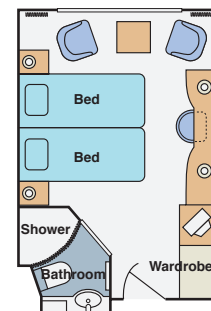

# Ships, deck plans & staterooms

Viking Sun, Viking Helvetia

Viking Sun

Dining room

Cat. A, B, C and D

*Cruise in comfort with the best ships on the Rhine.*

Built 2005/2006, 3 decks, 198 guests, 44 crew

99 staterooms. All staterooms are outside, with A/C, private bathroom and shower, TV, phone, safe, hairdryer. Deluxe categories have hotel-style beds. Category A has French balconies that open, categories B & C have large windows that open. On board facilities: restaurant with panoramic views, observation lounge and bar, Sun Deck, library, laundry service, free wireless internet.

■ Cat A ■ Cat B ■ Cat C ■ Cat D ■ Cat E

Cat A staterooms 300-336 have French windows that open.

Cat B & C staterooms 200-232 have windows that open.

Cat. E

Deluxe Stateroom  
(Cat A, B, C, D)  
155 sq. ft.  
15 m<sup>2</sup>