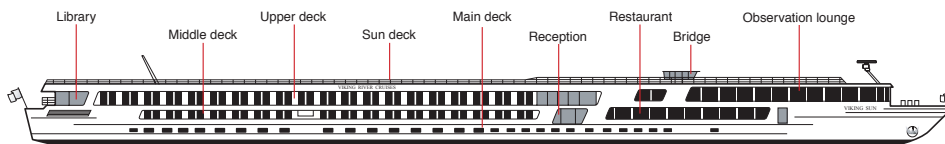

# Ships, deck plans & staterooms

Viking Sun, Viking Helvetia

Viking Sun

Dining room

Cat. A, B, C and D

*Cruise in comfort with the best ships on the Rhine.*

Built 2005/2006, 3 decks, 198 guests, 44 crew

99 staterooms. All staterooms are outside, with A/C, private bathroom and shower, TV, phone, safe, hairdryer. Deluxe categories have hotel-style beds. Category A has French balconies that open, categories B & C have large windows that open. On board facilities: restaurant with panoramic views, observation lounge and bar, Sun Deck, library, laundry service, free wireless internet.

■ Cat A ■ Cat B ■ Cat C ■ Cat D ■ Cat E

Cat A staterooms 300-336 have French windows that open.

Cat B & C staterooms 200-232 have windows that open.

Cat. E

Deluxe Stateroom  
(Cat A, B, C, D)  
155 sq. ft.  
15 m<sup>2</sup>