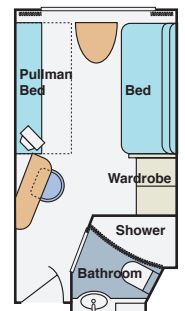

# Ships, deck plans & staterooms

Viking Sun, Viking Helvetia

Viking Sun

Dining room

Cat. A, B, C and D

*Cruise in comfort with the best ships on the Rhine.*

Built 2005/2006, 3 decks, 198 guests, 44 crew

99 staterooms. All staterooms are outside, with A/C, private bathroom and shower, TV, phone, safe, hairdryer. Deluxe categories have hotel-style beds. Category A has French balconies that open, categories B & C have large windows that open. On board facilities: restaurant with panoramic views, observation lounge and bar, Sun Deck, library, laundry service, free wireless internet.

■ Cat A ■ Cat B ■ Cat C ■ Cat D ■ Cat E

Cat A staterooms 300-336 have French windows that open.

Cat B & C staterooms 200-232 have windows that open.

Cat. E

Deluxe Stateroom  
(Cat A, B, C, D)  
155 sq. ft.  
15 m<sup>2</sup>