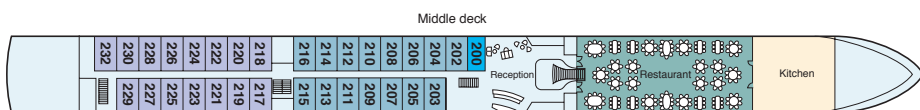

# Ships, deck plans & staterooms

Viking Sun, Viking Helvetia

Viking Sun

Dining room

Cat. A, B, C and D

*Cruise in comfort with the best ships on the Rhine.*

Built 2005/2006, 3 decks, 198 guests, 44 crew

99 staterooms. All staterooms are outside, with A/C, private bathroom and shower, TV, phone, safe, hairdryer. Deluxe categories have hotel-style beds. Category A has French balconies that open, categories B & C have large windows that open. On board facilities: restaurant with panoramic views, observation lounge and bar, Sun Deck, library, laundry service, free wireless internet.

■ Cat A ■ Cat B ■ Cat C ■ Cat D ■ Cat E

Cat A staterooms 300-336 have French windows that open.

Cat B & C staterooms 200-232 have windows that open.

Cat. E

Deluxe Stateroom  
(Cat A, B, C, D)  
155 sq. ft.  
15 m<sup>2</sup>